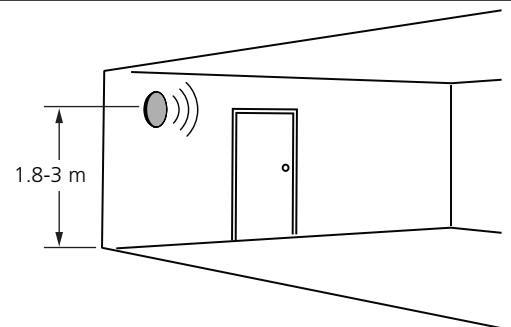

5	
●	Disable
○	50lux

LUX

ON/OFF

6	
●	ON
○	OFF

6	
●	ON
○	OFF

Installation height

Initial state:
CCT: **3000K**
Detection area: **100%**
Hold time: **90s**
Daylight: **50lux**