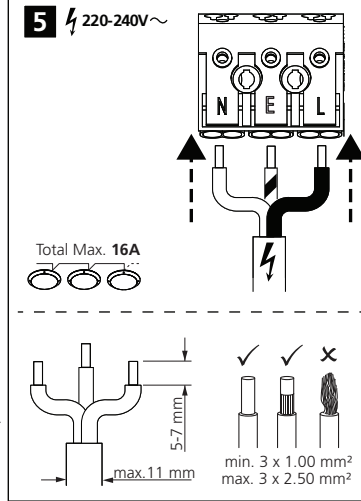

H (mm)	Ø (mm)
94	300
105	400

Ø300

Ø400

4000K

Factory Settings		START Surface IP54 Multipower MW	
1	2	0043406	0043410
●●	100	17.5	2000
●○	75	13.5	1500
○○	50	9.3	1000
○●	26	6	500
●●	176	34	4000
●○	155	30	3500
○○	134	26	3000
○●	115	22	2500

3000K

Factory Settings		START Surface IP54 Multipower MW	
1	2	0043406	0043410
●●	100	17.5	1870
●○	75	13.5	1400
○○	50	9.3	930
○●	26	6	460
●●	176	34	3750
●○	155	30	3250
○○	134	26	2800
○●	115	22	2350

Detection range

5	
●	Disable
○	50lux

LUX

ON/OFF

6	
●	ON
○	OFF

6	
●	ON
○	OFF

Installation height

Initial state:
CCT: **3000K**
Detection area: **100%**
Hold time: **90s**
Daylight: **50lux**