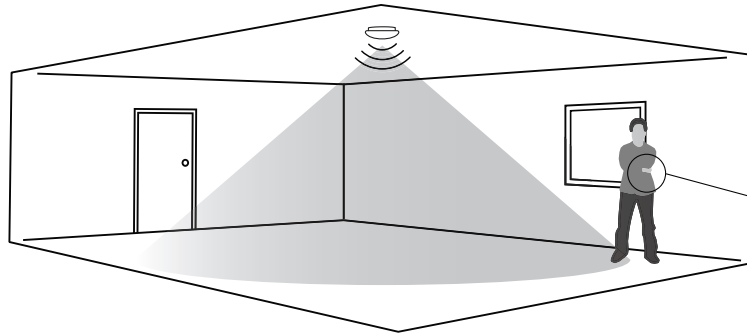

Delay

3	4	
●	●	5s
○	●	90s
●	○	5min
○	○	15min

TIME