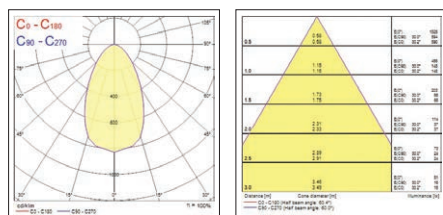

Photometric data

0059832