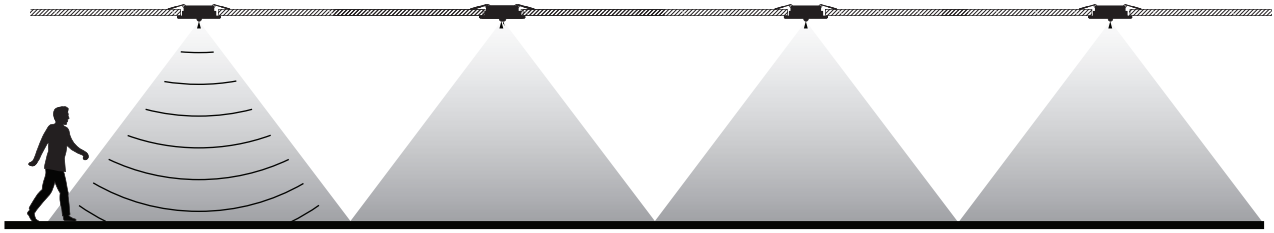

⚙ Factory setting

12

13

14 Single Master

Y-type