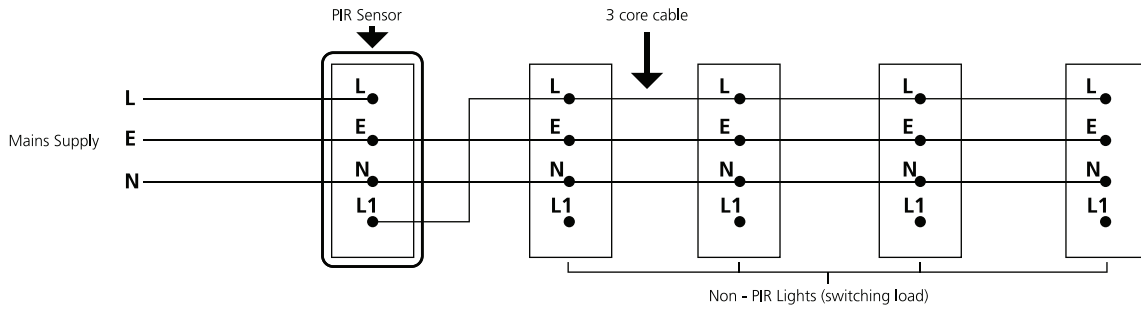

⚙ Factory setting

12

13

14 Single Master

Y-type