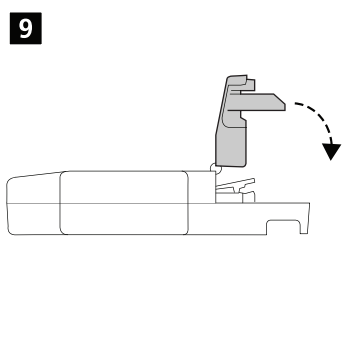

⚙ Factory setting

12

13

14 Single Master

Y-type