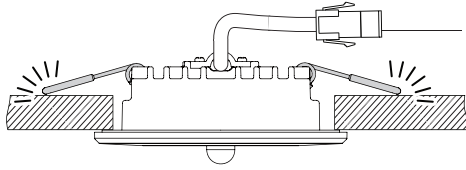

⚙ Factory setting

12

13

14 Single Master

Y-type