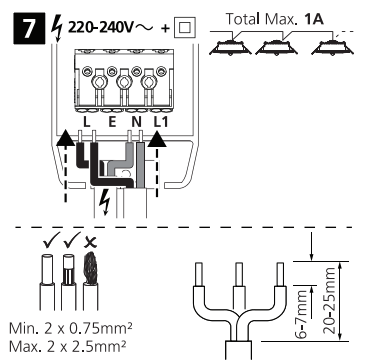

⚙ Factory setting

12

13

14 Single Master

Y-type