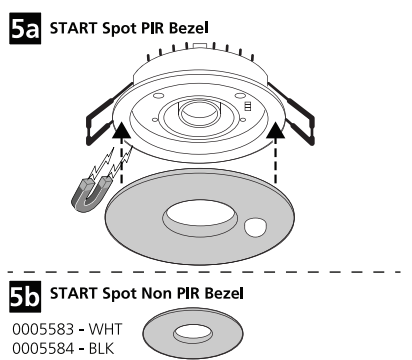

Hold Time			Sensitivity		Lux		Standby	
	1	2	3	4	5	6		
I	○	○	I	○	I	○	○	Off
II	○	●	II	○	II	●	●	On (10%)
III	●	○	III	●				
IV	●	●	IV	●				

30s  
 1min  
 2min  
 3min  
 25% ~ 0.5 m  
 50% ~ 1 m  
 75% ~ 1.5 m  
 100% ~ 2 m  
 Night (< 50 lux)  
 Day (> 50 lux)

⚙ Factory setting

12

13

14 Single Master

Y-type