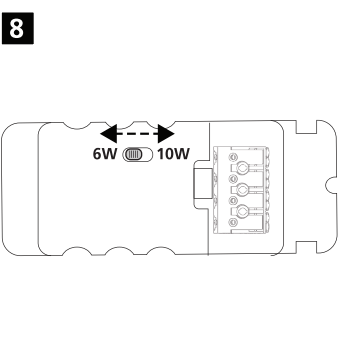

⚙ Factory setting

12

13

14 Single Master

Y-type