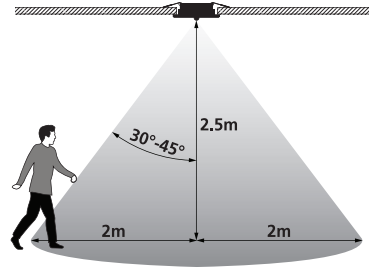

Hold Time			Sensitivity		Lux		Standby	
	1	2	3	4	5	6		
I	○	○	I	○	I	○	○	Off
II	○	●	II	○	II	●	●	On (10%)
III	●	○	III	●				
IV	●	●	IV	●				

30s  
 1min  
 2min  
 3min  
 25% ~ 0.5 m  
 50% ~ 1 m  
 75% ~ 1.5 m  
 100% ~ 2 m  
 Night (< 50 lux)  
 Day (> 50 lux)

⚙ Factory setting

12

13

14 Single Master

Y-type