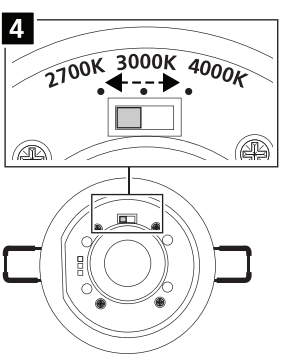

⚙ Factory setting

12

13

14 Single Master

Y-type